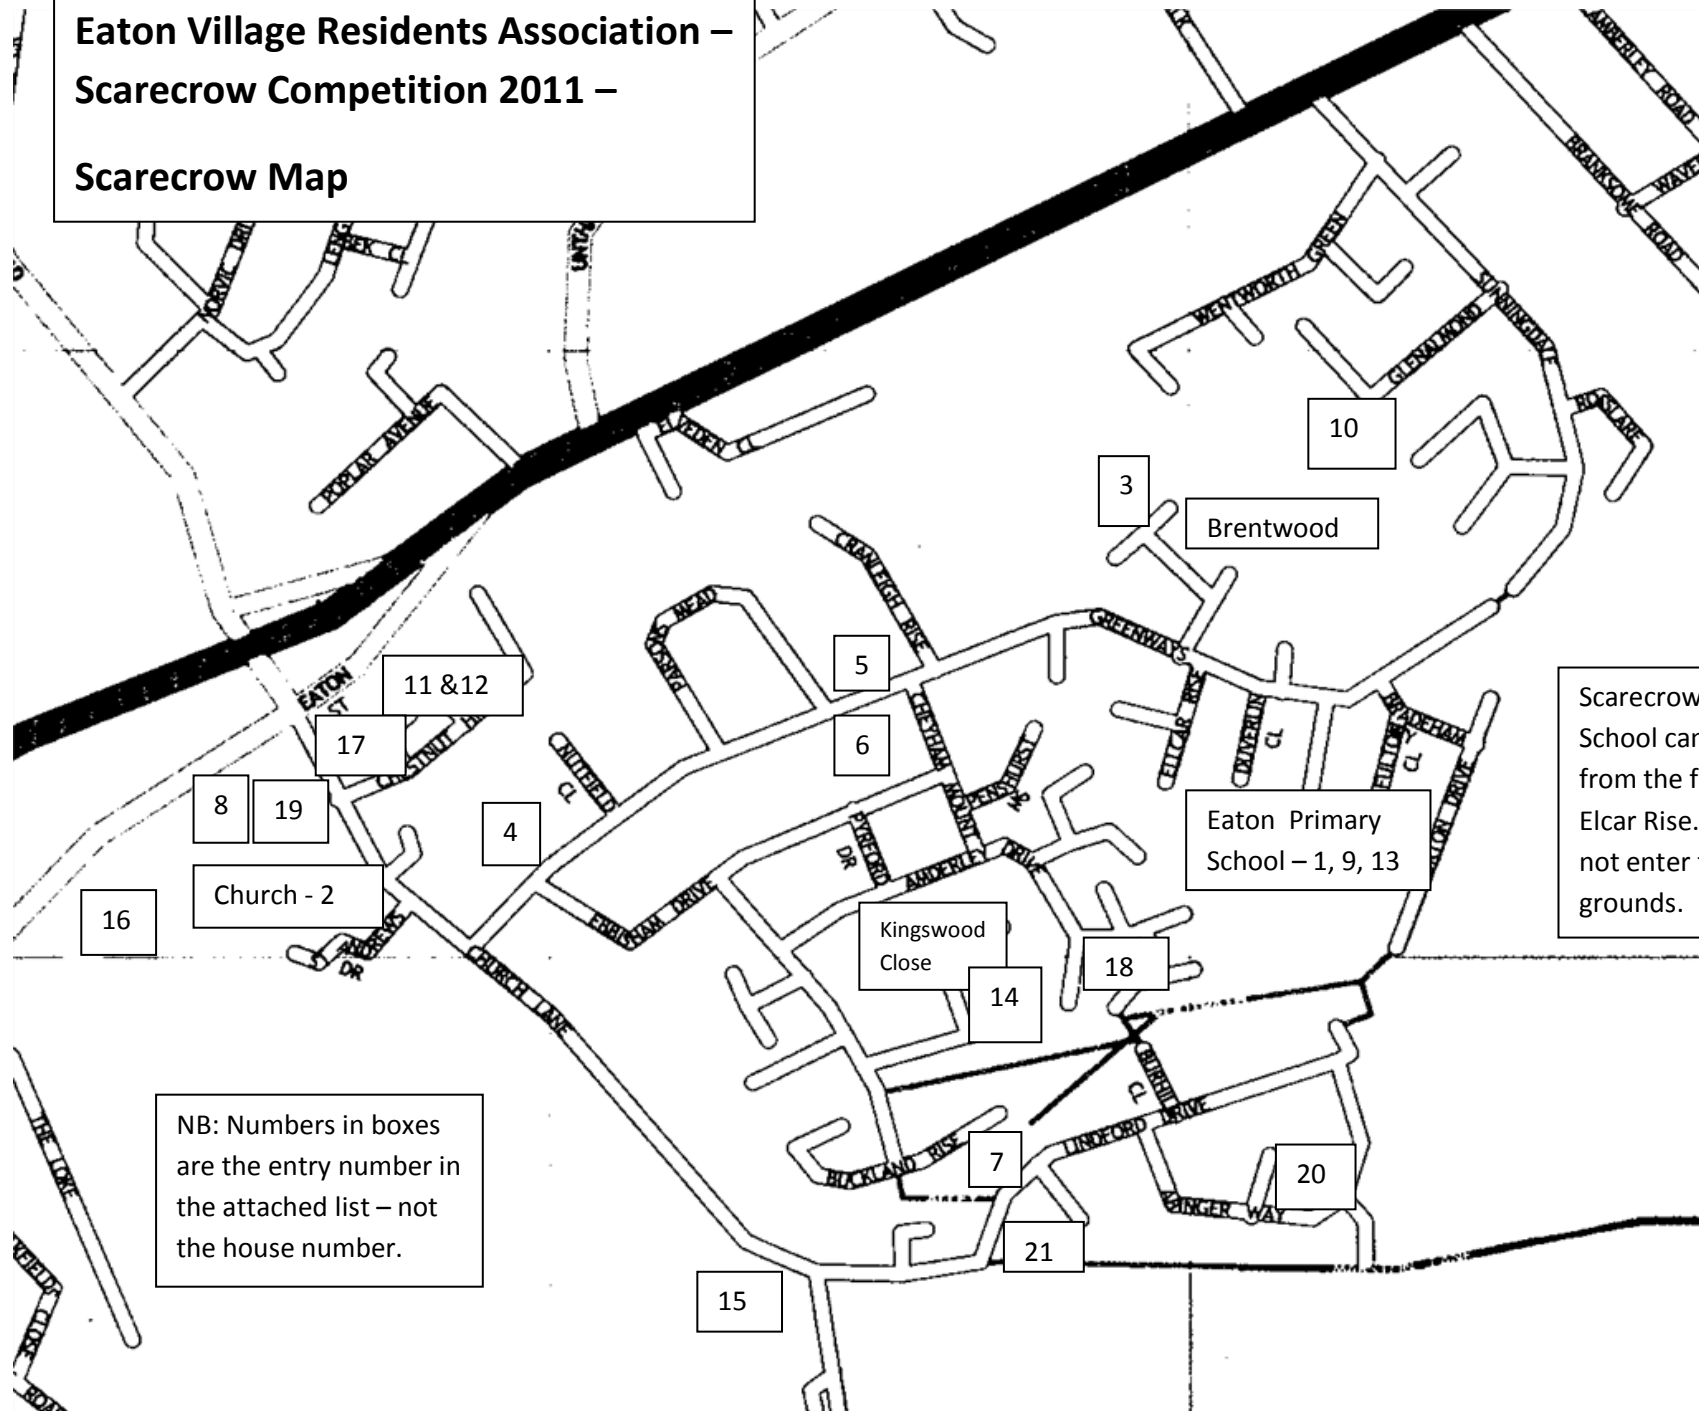

Saturday 16th and Sunday 17th July from 10:00 am to 6:00 pm

ADDRESSES OF ENTRIES AND LOCATION ON MAP

Entry	Address	Road
1	School	Elcar Rise
2	Church	Church Lane
3	43	Brentwood
4	21	Greenways
5	45	Greenways
6	54	Greenways
7	16	Lindford Drive
8	The Hair Partnership	Eaton Street
9	School	Elcar Rise
10	21	Glenalmond
11	21	Chestnut Hill (Scouts Entry)
12	21	Chestnut Hill
13	School	Elcar Rise
14	34	Kingswood Close
15	87	Church Lane
16	Red Lion	Eaton Street
17	Stephanies	Eaton Street
18	78	Amderley Drive
19	Waitrose	Church Lane
20	17	Abinger Way
21	2	Lindford Drive

**Eaton Village Residents Association –
Scarecrow Competition 2011 –
Scarecrow Map**

NB: Numbers in boxes are the entry number in the attached list – not the house number.

Scarecrows at the School can be viewed from the footpath on Elcar Rise. Please do not enter the school grounds.