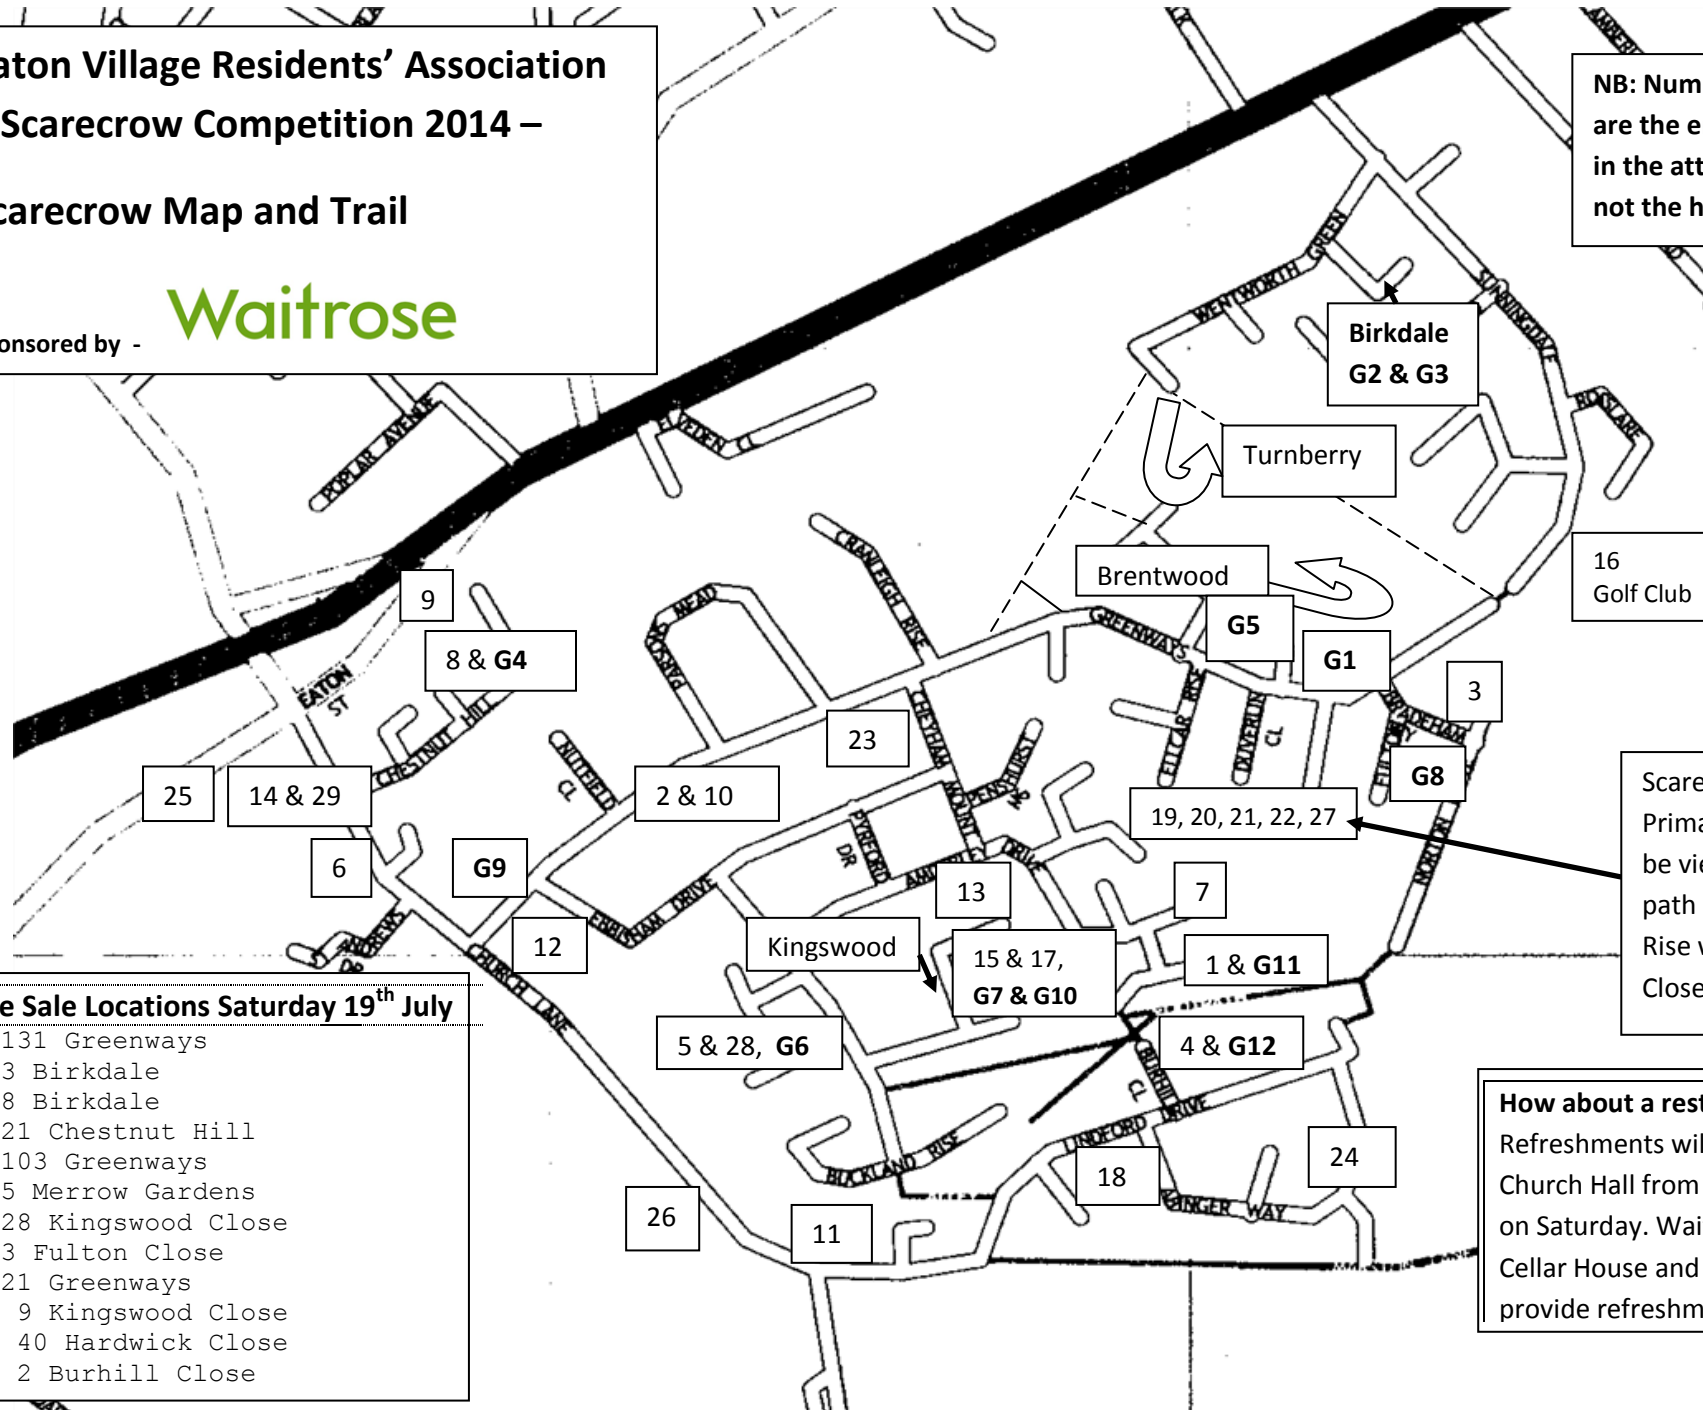

Full results will be published on the EVRA Website at: www.eatonvillage.co.uk from Tuesday 22nd July. W

Thank you for your support - Chris Stebbing
– Vice Chairman EVRA

ADDRESSES OF ENTRIES AND LOCATION ON MAP			
Map Ref	Scarecrow Name	No	Road
1	Cruella de Vil	40	Hardwick Close
2	Scary and in Fashion - Minecraft Bad Guys	28	Greenways
3	The White Witch	7	Bradenham Way
4	Fashion vs Zombies	2	Burhill Close
5	Michael "Thriller" Jackson	5	Merrow Gardens
6	Trendy Rev		Church, Church Lane
7	Punk Granny	82	Anderley Drive
8	Minion Straw Head	21	Chestnut Hill
9	Cellar Sid (Vicious)	2	Cellar House, Eaton Street
10	Gloria from the swinging 60s	26	Greenways
11	The Bride and Groom	2	Marston Lane
12	Punky	4	Greenways
13	Lady Ga Ga	38	Anderley Drive
14	Shelley		Opticians, Church Lane
15	The Devil Wears Prada Primark	26	Kingswood Close
16	Alfred		Golf Club, Sunningdale
17	Disco Dude	28	Kingswood Close
18	Fangtastic	16	Lindford Drive
19	The Scary Godmother	Rec	School, Elcar Rise
20	Frankenstein in Flares	Yr 1	School, Elcar Rise
21	Vivacious Vivienne	Yr 3	School, Elcar Rise
22	Coraline Katy Perry	Yr 4	School, Elcar Rise
23	The Mummy Returns - with a new Hat	54	Greenways
24	Punk Chick and Friend	17	Abinger Way
25	Murder at the Disco		Red Lion, Eaton Street
26	Guaranteed to scare the birds	87	Church Lane
27	Scary Houte Couture Show	Crafti	School, Elcar Rise
28	Merrow Punk	15	Merrow Gardens
29	Whatsitsname?		Waitrose, Church Lane
<p>Garage Sale Saturday 19th July There will be a Garage Sale running on Saturday 19th July alongside the Scarecrow Festival. Why not take the opportunity to pick up a bargain or two while visiting the Scarecrows. See panel on Trail Map for location of Garage Sales</p>			

**Eaton Village Residents' Association
– Scarecrow Competition 2014 –**

Scarecrow Map and Trail

Sponsored by - **Waitrose**

NB: Numbers in boxes are the entry number in the attached list – not the house number.