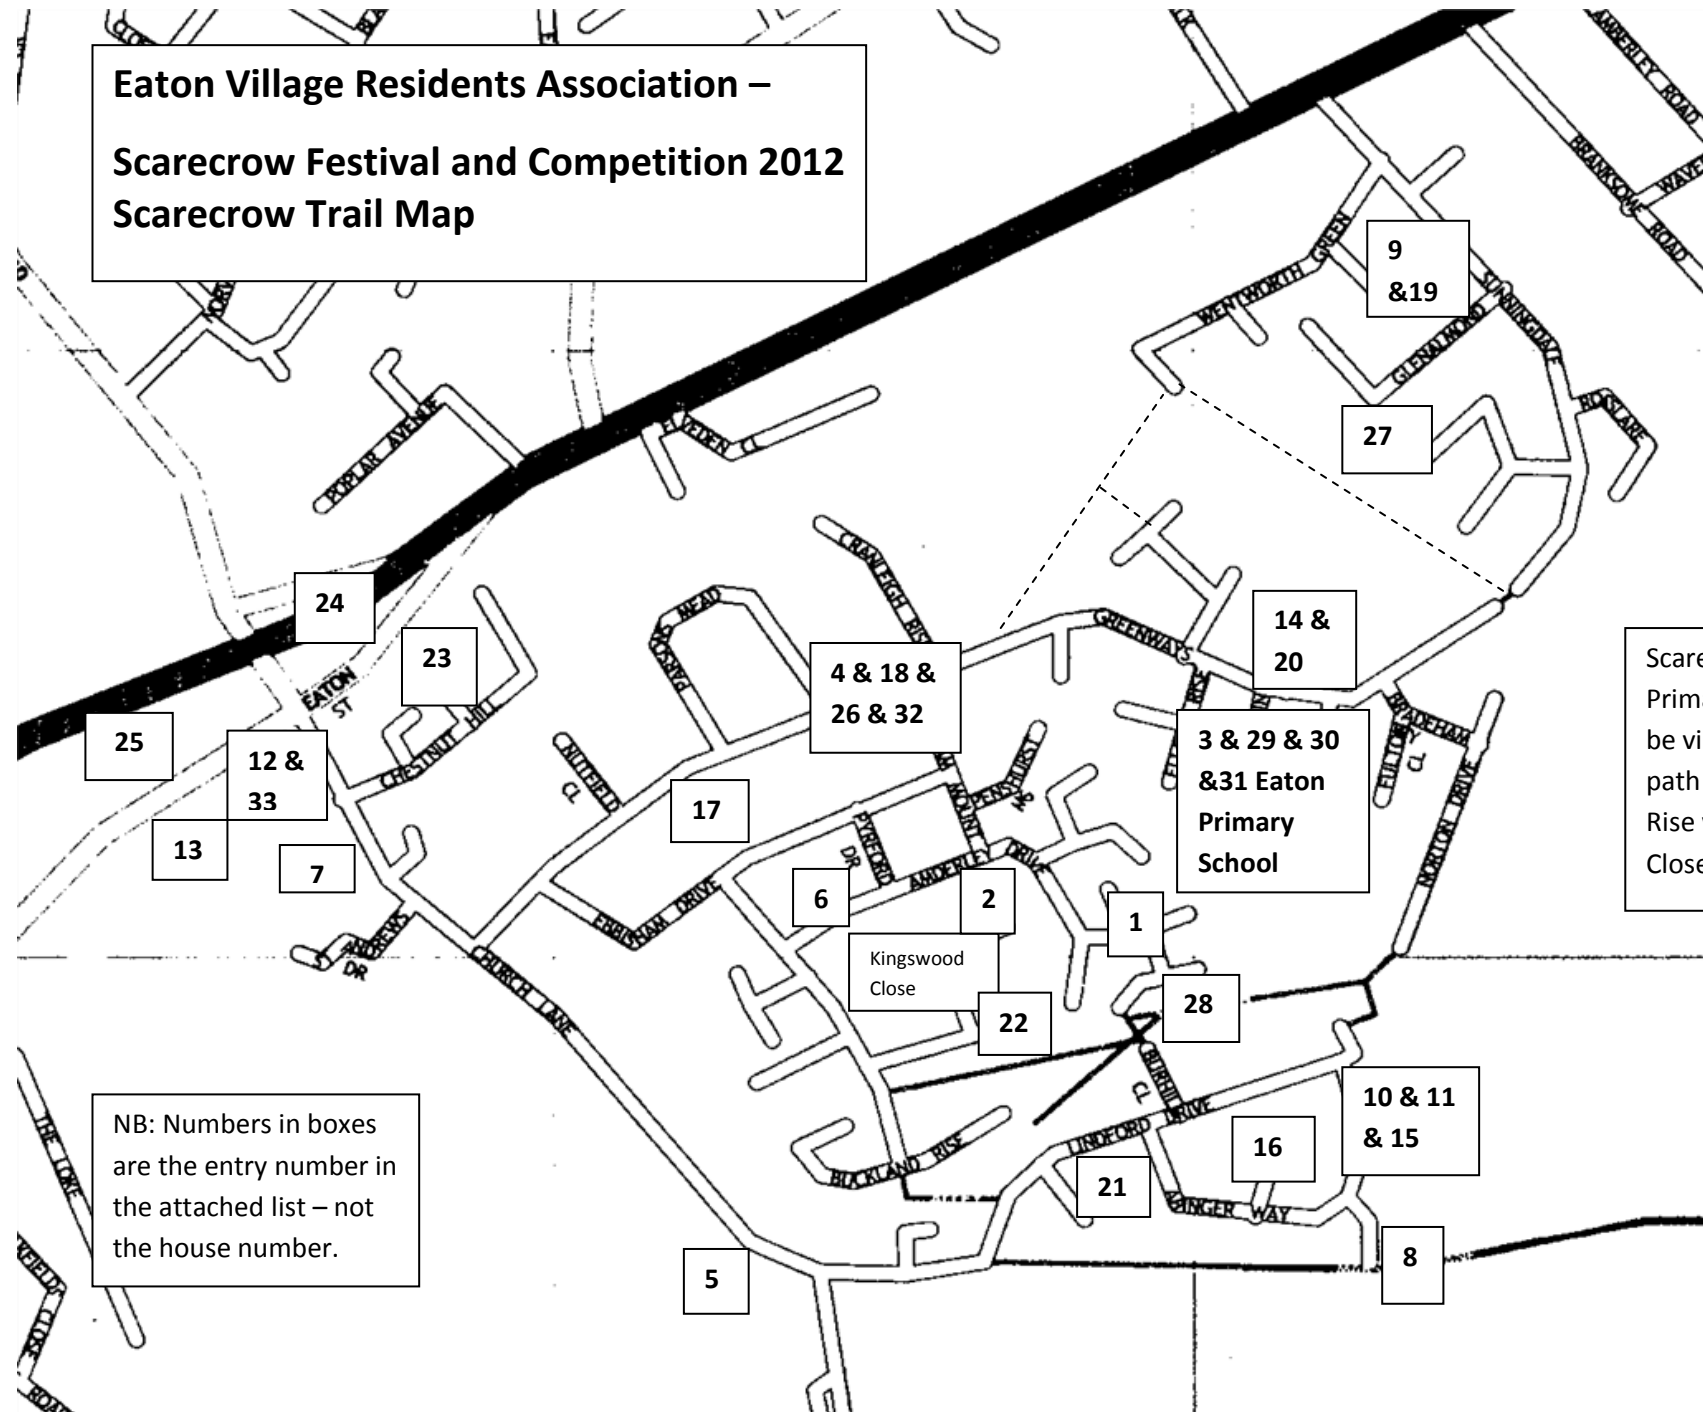

Eaton Village Residents' Association

Scarecrow Festival 2012

Map of Scarecrows and voting form

Saturday 14th and Sunday 15th July

In association with

The theme this year is “Kings and Queens”

Vote for your Favourites: Your Vote will help decide who gets a special award within each category. These awards are in addition to the Judges awards.

Category	Scarecrow Number/ Map ref
Your Favourite Scarecrow	
Scarecrow most likely to scare crows	
Most Original Scarecrow	
Most Regal Scarecrow	

WSVn

Please deliver your completed form to 54 Greenways or to the Customer Service Desk at Waitrose, Eaton, by 8:00pm Monday 16 July

ADDRESSES OF ENTRIES AND LOCATION ON MAP

Full results will be published on the EVRA Website at: www.eatonvillage.co.uk from Tuesday 17th July.

**Eaton Village Residents Association –
Scarecrow Festival and Competition 2012
Scarecrow Trail Map**

Scarecrows at Eaton Primary School can be viewed from the path linking Elcar Rise with Duverlin Close.

NB: Numbers in boxes are the entry number in the attached list – not the house number.

25

13

12 & 33

7