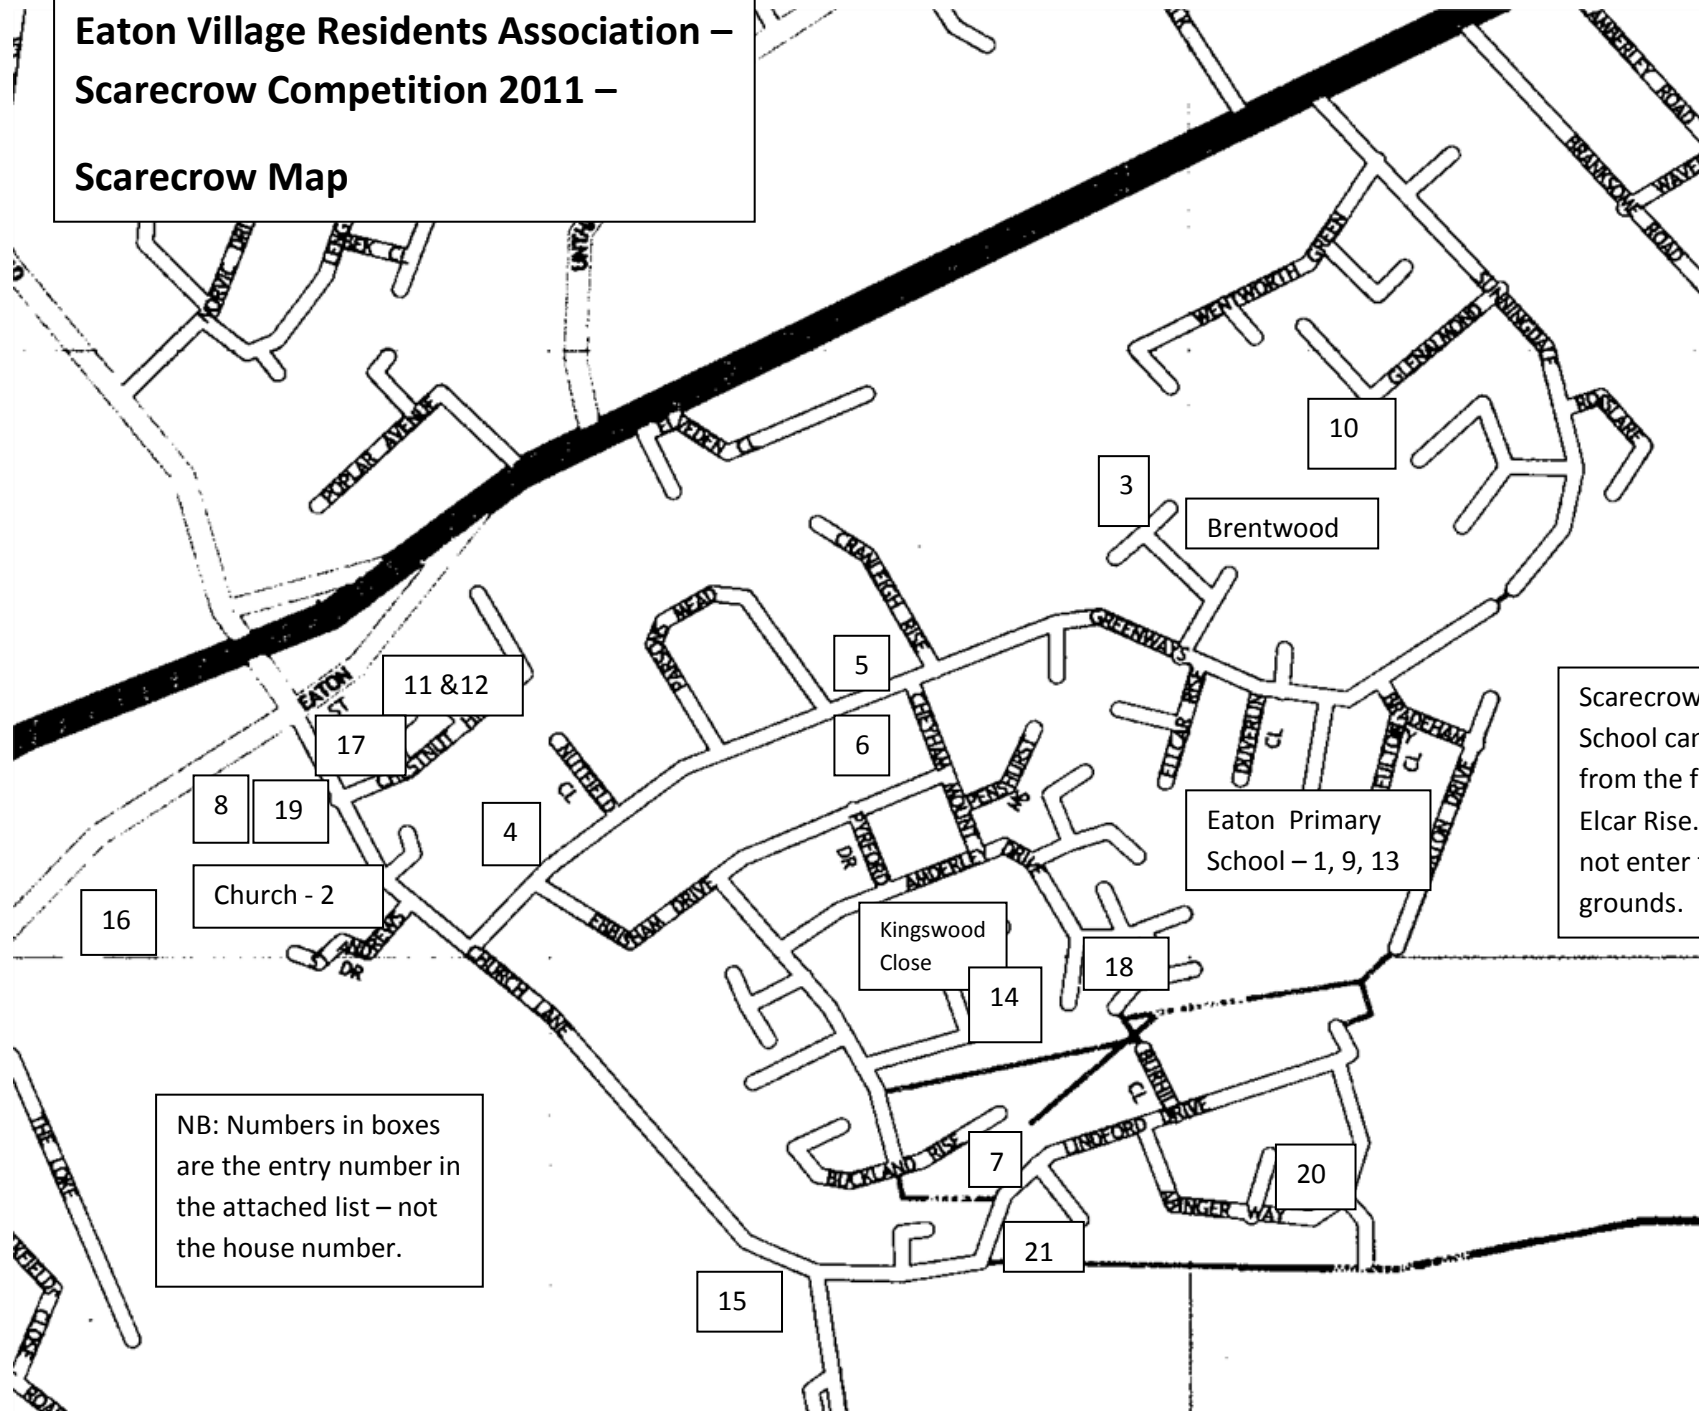

## Eaton Village Residents Association

### Scarecrow Competition 2011

Saturday 16<sup>th</sup> and Sunday 17<sup>th</sup> July from 10:00 am to 6:00 pm

#### ADDRESSES OF ENTRIES AND LOCATION ON MAP

<b>Entry</b>	<b>Address</b>	<b>Road</b>
1	School	Elcar Rise
2	Church	Church Lane
3	43	Brentwood
4	21	Greenways
5	45	Greenways
6	54	Greenways
7	16	Lindford Drive
8	The Hair Partnership	Eaton Street
9	School	Elcar Rise
10	21	Glenalmond
11	21	Chestnut Hill (Scouts Entry)
12	21	Chestnut Hill
13	School	Elcar Rise
14	34	Kingswood Close
15	87	Church Lane
16	Red Lion	Eaton Street
17	Stephanies	Eaton Street
18	78	Amderley Drive
19	Waitrose	Church Lane
20	17	Abinger Way
21	2	Lindford Drive

**Eaton Village Residents Association –  
Scarecrow Competition 2011 –  
Scarecrow Map**

NB: Numbers in boxes are the entry number in the attached list – not the house number.

Scarecrows at the School can be viewed from the footpath on Elcar Rise. Please do not enter the school grounds.